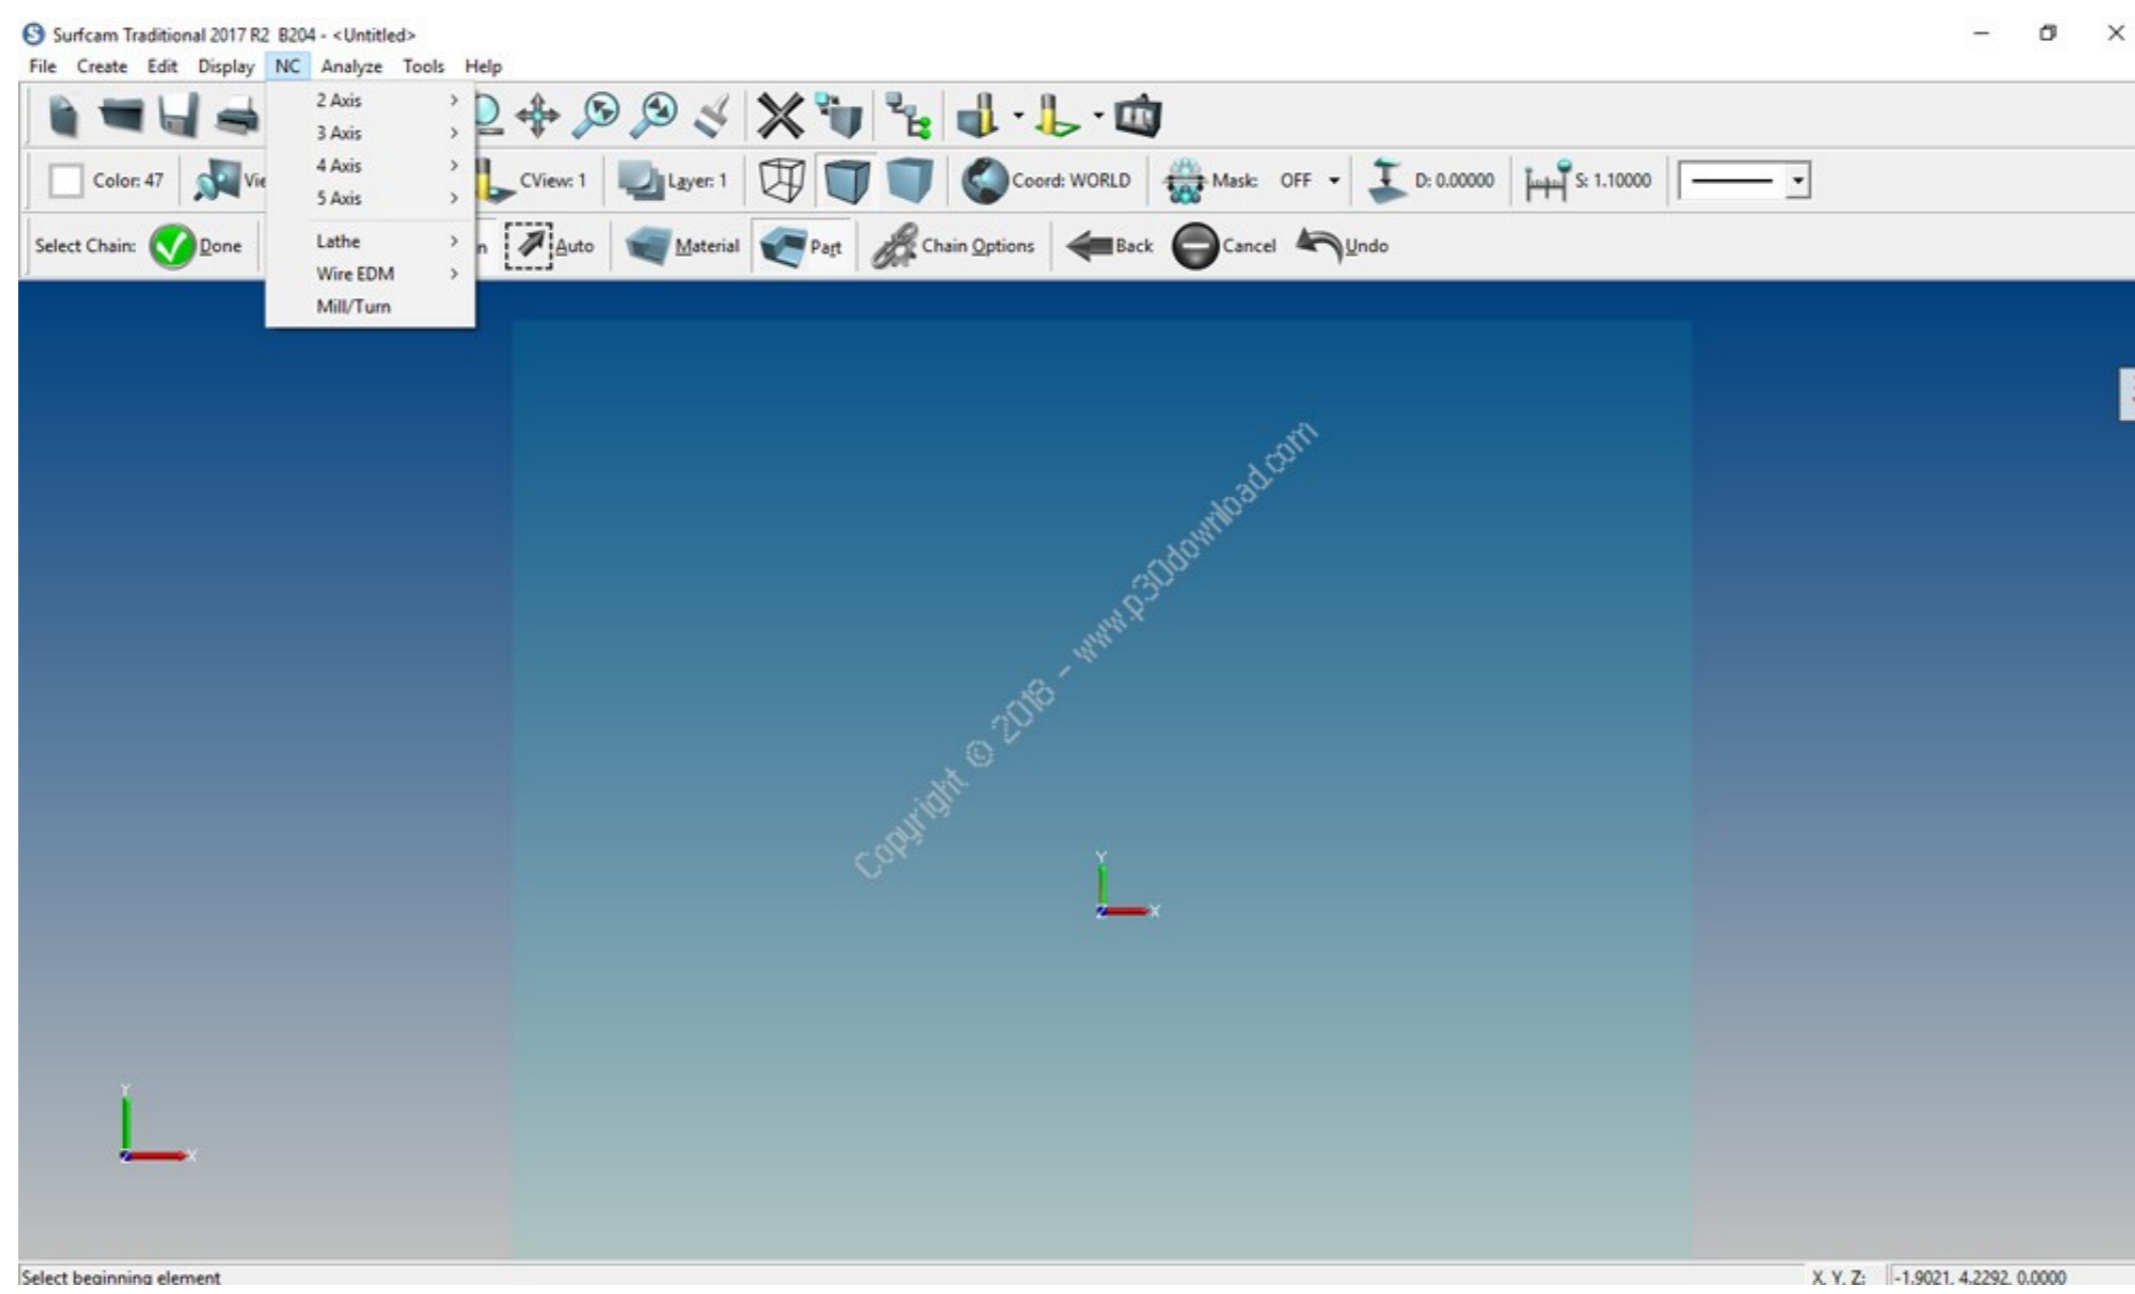

Download from
Dreamstime.com

This watermarked comp image is for previewing purposes only.

ID 2468711

© Milan Surkala | Dreamstime.com

[Vero Surfcam 2014 R2 X64](#)

[Vero Surfcam 2014 R2 X64](#)

Download from
Dreamstime.com